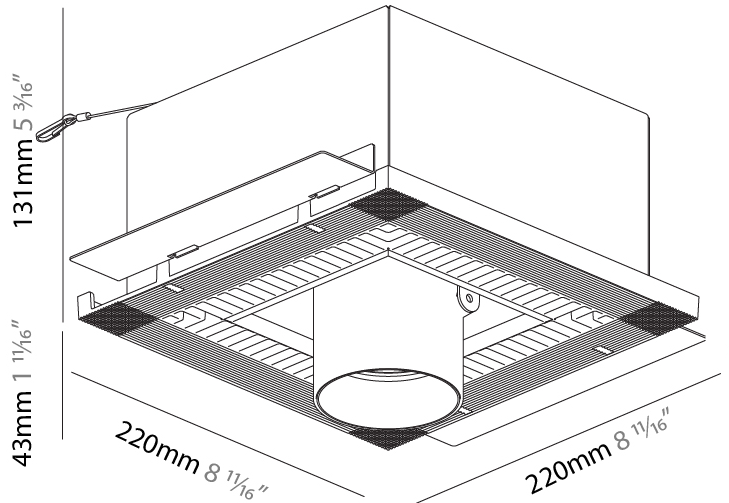

ELECTRICAL

Lamp Type: LED (Zhaga Standard)
Input Wattage (W): 13.2 (2700K) / 16.5
Total Output Wattage (W): 12 (2700K) / 15
Dimming: Tri-Mode (Non-Dimming and Phase Dimming (120Vac only) and 0-10V Dimming)
Driver Included: No
Driver Location: Recessed Housing
Driver Type: Constant Current - Universal
Driver Class: Class 2
Housing: See components
Input Voltage (V): 120 - 277
Constant Current (MA): 350

LED

Number of LEDs: 1
Color Temperature (°K): 2700 / 3000 / 3500 / 4000
Max. Delivered Lumen (lm): 870 / 970 / 1038 / 1060
CRI: >90 CRI
Lamp Life (hrs): 50000
Upon Request: Special Color Temperature

OPTICAL

Reflector°: 10
Adjustability: Rotational 355°; Tilt 45°
Upon Request: Special Beam Angles

RATINGS AND CERTIFICATIONS

Certified By: Certified for North American Standards
Zaneen Lighting Inc. © 2024, Phone: 588-3387, Fax: 247-9519, www.zaneen.com

Available for International specifications by adding 'INT' at the end of the existing Model #. For assistance on 'custom' specifications, contact zteam@zaneen.com. In a constant effort to supply the best product, we reserve the right to change specifications or materials without notice. The most recent specification sheets are found at zaneen.com