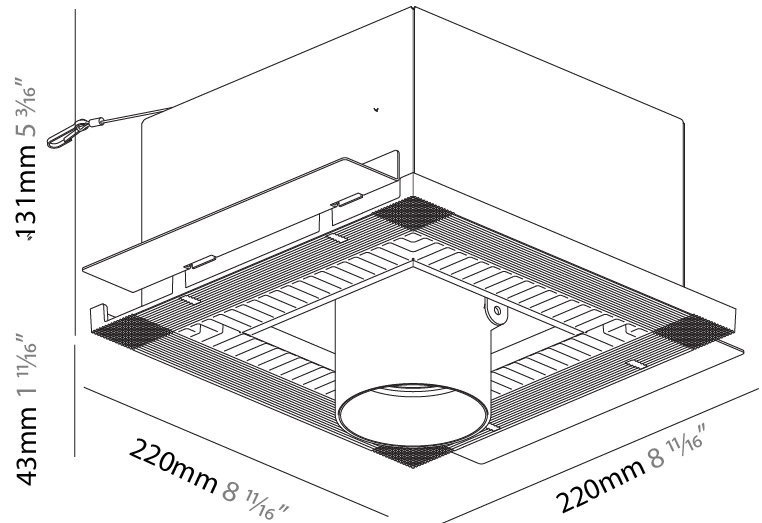

ELECTRICAL

Lamp Type: LED (Zhaga Standard)
Input Wattage (W): 23.1
Total Output Wattage (W): 18.7
Dimming: Tri-Mode (Non-Dimming and Phase Dimming (120Vac only) and 0-10V Dimming)
Driver Included: No
Driver Location: Recessed Housing
Driver Type: Constant Current - Universal
Driver Class: Class 2
Housing: See components
Input Voltage (V): 120 - 277
Constant Current (MA): 500

LED

Number of LEDs: 1
Color Temperature (°K): 2700 / 3000 / 3500 / 4000
Max. Delivered Lumen (lm): 1490 / 1530 / 1607 / 1640
CRI: >90 CRI
Lamp Life (hrs): 50000
Upon Request: Special Color Temperature

OPTICAL

Reflector: 20 / 40 / 60
Adjustability: Rotational 355°; Tilt 45°
Upon Request: Special Beam Angles

RATINGS AND CERTIFICATIONS

Certified By: Certified for North American Standards
Zaneen Lighting Inc. © 2024, Phone: 588-3387, Fax: 247-9319, www.zaneen.com

Patents: IP20
For assistance on 'custom' specifications, contact zteam@zaneen.com.
In a constant effort to supply the best product, we reserve the right to change specifications or materials without notice. The most recent specification sheets are found at zaneen.com

145mm 5 11/16"	10 | 12 1/2 | 15 | 25mm 3/8" | 1/2" | 9/16" | 1"	225mm x 225mm 8 7/8" x 8 7/8"	355°	45°