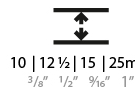

ELECTRICAL

Lamp Type: LED (Zhaga Standard)
Input Wattage (W): 13.2 (2700K) / 16.5
Total Output Wattage (W): 12 (2700K) / 15
Dimming: Tri-Mode (Non-Dimming and Phase Dimming (120Vac only) and 0-10V Dimming)
Driver Included: No
Driver Location: Recessed Housing
Driver Type: Constant Current - Universal
Driver Class: Class 2
Housing: See components
Input Voltage (V): 120 - 277
Constant Current (MA): 350

LED

Number of LEDs: 1
Color Temperature (°K): 2700 / 3000 / 3500 / 4000
Max. Delivered Lumen (lm): 870 / 970 / 1038 / 1060
CRI: >90 CRI
Lamp Life (hrs): 50000
Upon Request: Special Color Temperature

OPTICAL

Reflector°: 10
Adjustability: Rotational 355°; Tilt 45°
Upon Request: Special Beam Angles

RATINGS AND CERTIFICATIONS

Certified By: Certified for North American Standards
Zaneen Lighting Inc. © 2024, Phone: 588-3387, Fax: 247-9519, www.zaneen.com

Available for International specifications by adding 'INT' at the end of the existing Model #. For assistance on 'custom' specifications, contact zteam@zaneen.com. In a constant effort to supply the best product, we reserve the right to change specifications or materials without notice. The most recent specification sheets are found at zaneen.com